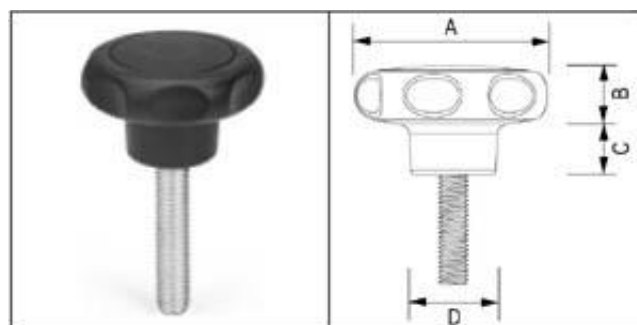

Шруба з ручкай тыпу Star 4402

Колер: чорны, белы, шэры

№	Наймене (код замовы)	A	Шруба	B	C	D	Мінімальная замова шт.
1	StarVS30M5x8	30	M5x8	10,0	8	15,0	100
2	StarVS30 M5x14	30	M5x14	10,0	8	15,0	100
3	StarVS30M5x18	30	M5x18	10,0	8	15,0	100
4	StarVS30M5x23	30	M5x23	10,0	8	15,0	100
5	StarVS30M5x28	30	M5x28	10,0	8	15,0	100
6	StarVS30M6x8	30	M6x8	10,0	8	15,0	100
7	StarVS30M6x14	30	M6x14	10,0	8	15,0	100
8	StarVS30M6x18	30	M6x18	10,0	8	15,0	100
9	StarVS30M6x23	30	M6x23	10,0	8	15,0	100
10	StarVS30M6x28	30	M6x28	10,0	8	15,0	100
11	StarVS30M6x33	30	M6x33	10,0	8	15,0	100
12	StarVS30M6x38	30	M6x38	10,0	8	15,0	100
13	StarVS30M6x43	30	M6x43	10,0	8	15,0	100
14	StarVS30M6x48	30	M6x48	10,0	8	15,0	100
15	StarVS40M6x8	40	M6x8	14,0	8	17,0	100
16	StarVS40M6x14	40	M6x14	14,0	8	17,0	100
17	StarVS40M6x18	40	M6x18	14,0	8	17,0	100
18	StarVS40M6x23	40	M6x23	14,0	8	17,0	100
19	StarVS40M6x28	40	M6x28	14,0	8	17,0	100
20	StarVS40M6x33	40	M6x33	14,0	8	17,0	100
21	StarVS40M6x38	40	M6x38	14,0	8	17,0	100
22	StarVS40M6x43	40	M6x43	14,0	8	17,0	100
23	StarVS40M6x48	40	M6x48	14,0	8	17,0	100
24	StarVS40M8x8	40	M8x8	14,0	8	17,0	100
25	StarVS40M8x14	40	M8x14	14,0	8	17,0	100
26	StarVS40M8x23	40	M8x23	14,0	8	17,0	100
27	StarVS40M8x28	40	M8x28	14,0	8	17,0	100
28	StarVS40M8x33	40	M8x33	14,0	8	17,0	100
29	StarVS40M8x38	40	M8x38	14,0	8	17,0	100
30	StarVS40M8x43	40	M8x43	14,0	8	17,0	100
31	StarVS40M8x48	40	M8x48	14,0	8	17,0	100
32	StarVS40M8x58	40	M8x58	14,0	8	17,0	100